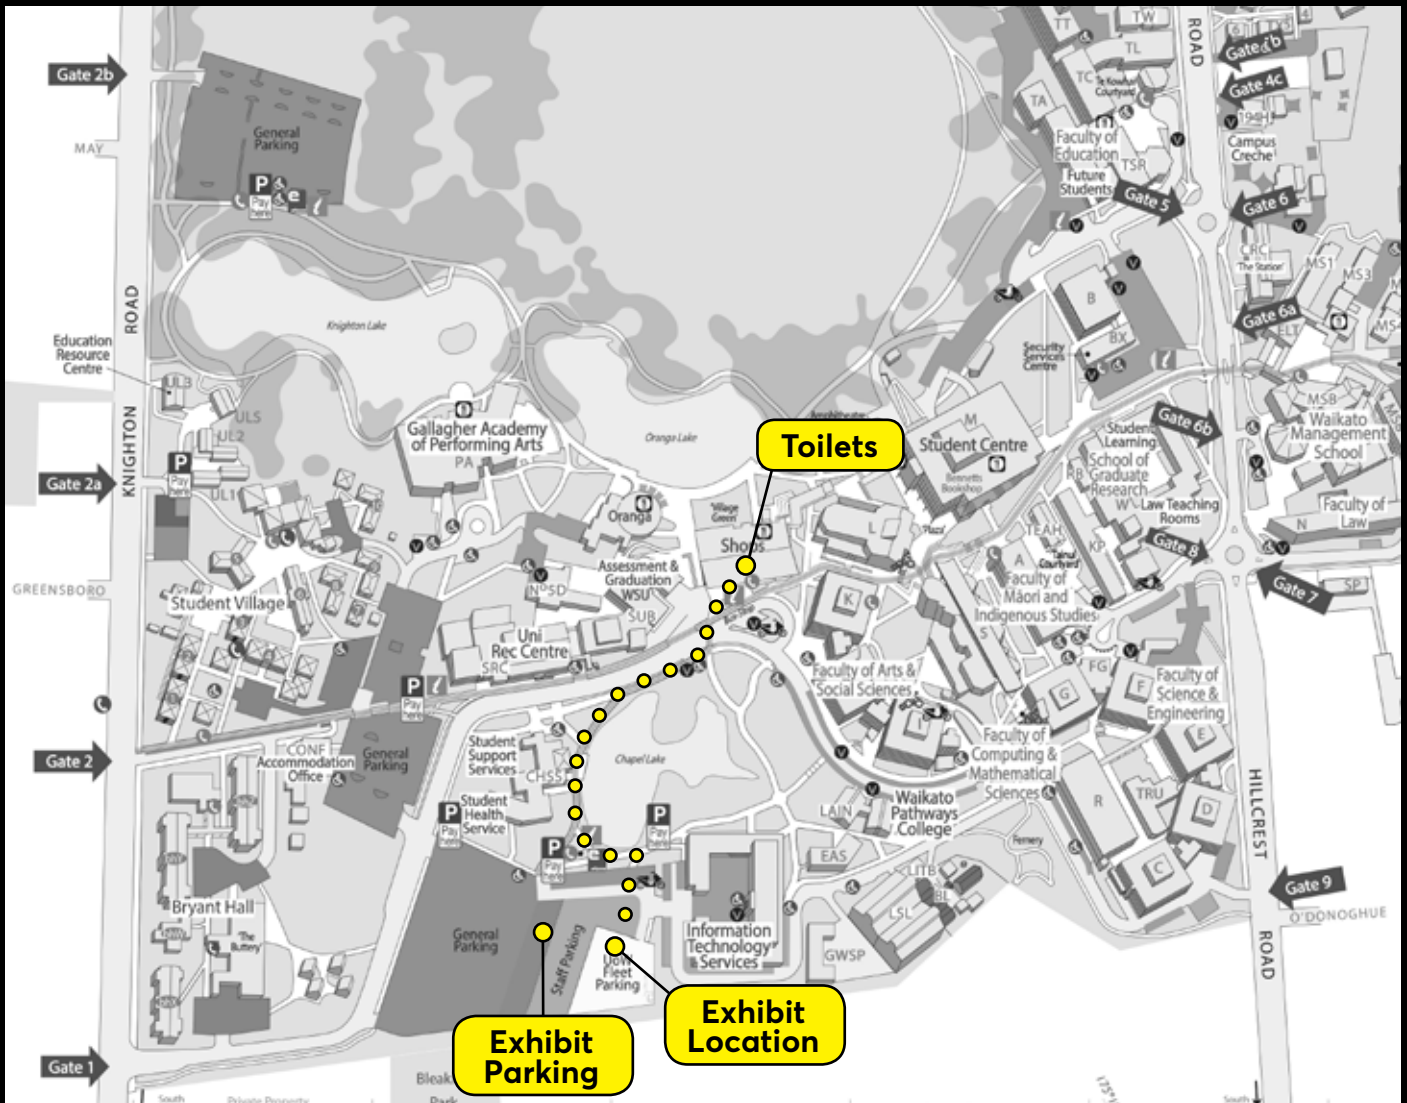

## THE NEW ZEALAND CARDIAC STORY

### EXHIBIT LOCATION

Developed by:

AUCKLAND  
MEDICAL  
MUSEUM  
TRUST

Hosted by:

THE UNIVERSITY OF  
WAIKATO  
Te Whare Wānanga o Waikato

Supported by:

AUT